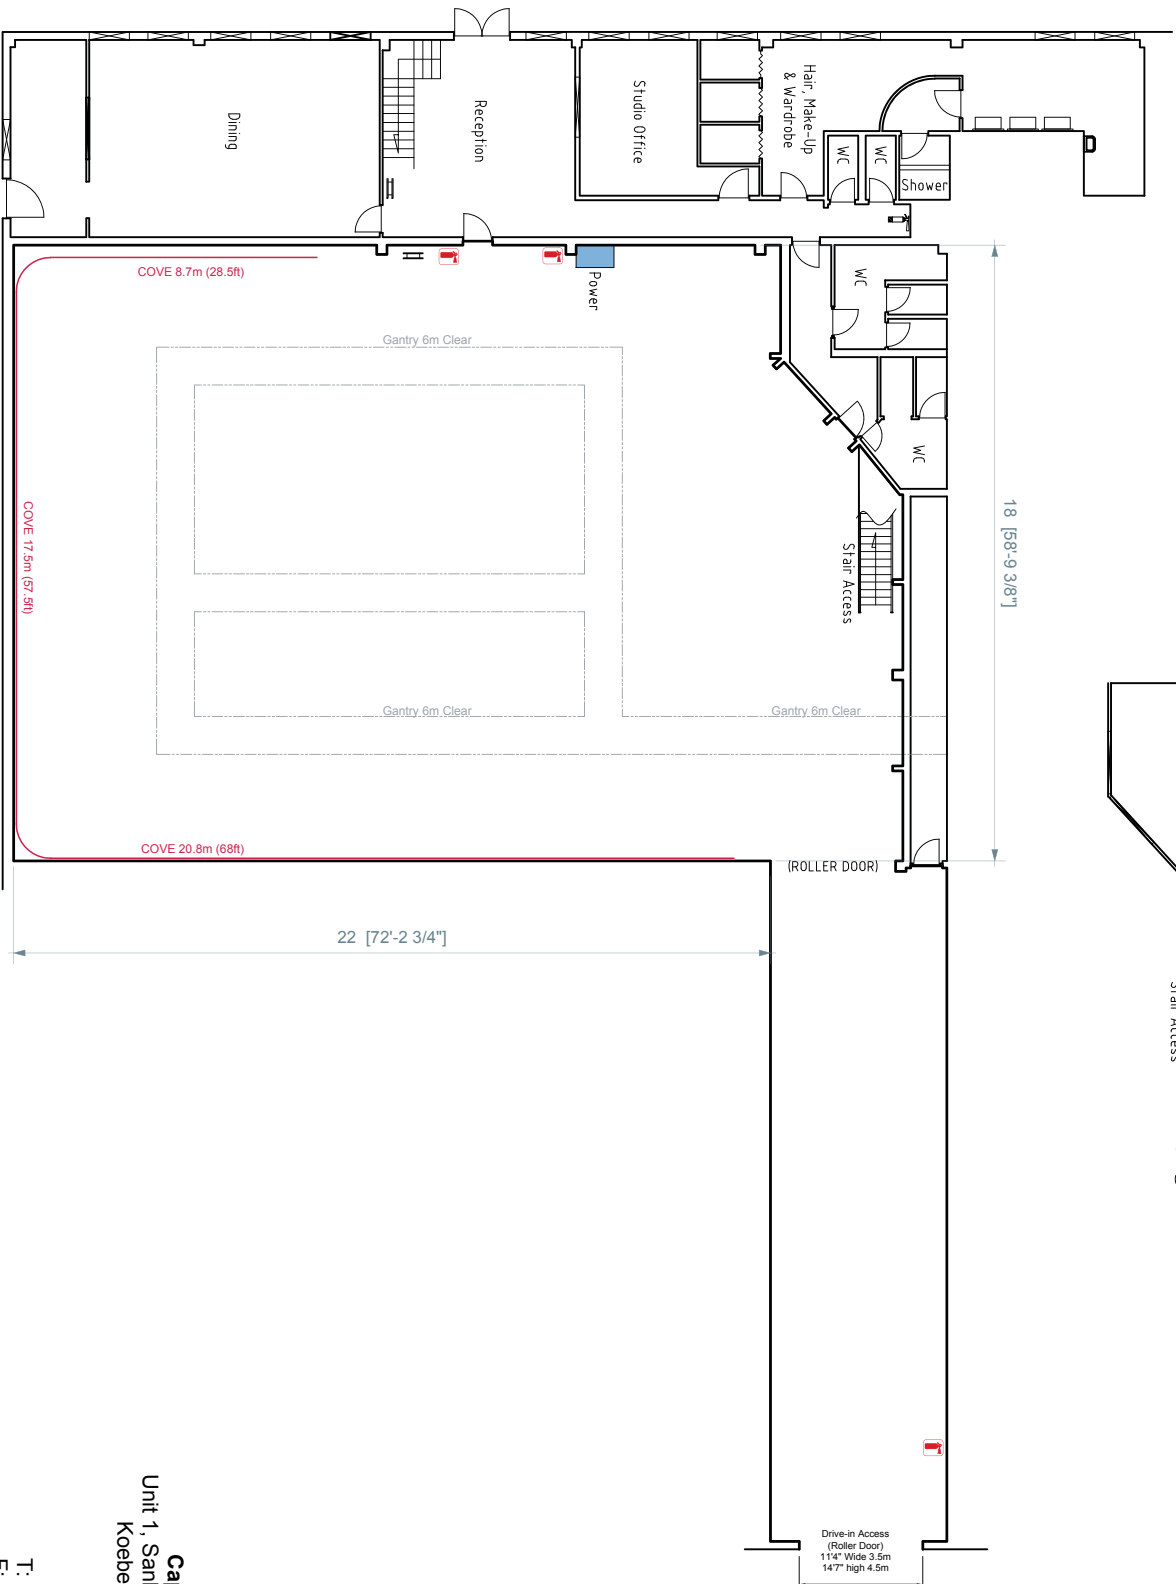

Do not scale. If measurements are critical, please verify

ISLAND

S T U D I O S

STAGE 1

18M X 22m = 396m²

59ft x 72ft = 4248ft²

HEIGHT: 6m TO GRID

COVE

DRIVE-IN ACCESS

HAIR AND MAKE-UP

DRESSING ROOM

DINING ROOM

MALE AND FEMALE TOILETS

POWER: 3 PHASE 250A

Cape Island Studios
 Unit 1, Sanlam Business Park
 Koebery Road, Milnerton
 7441, Cape Town
 South Africa