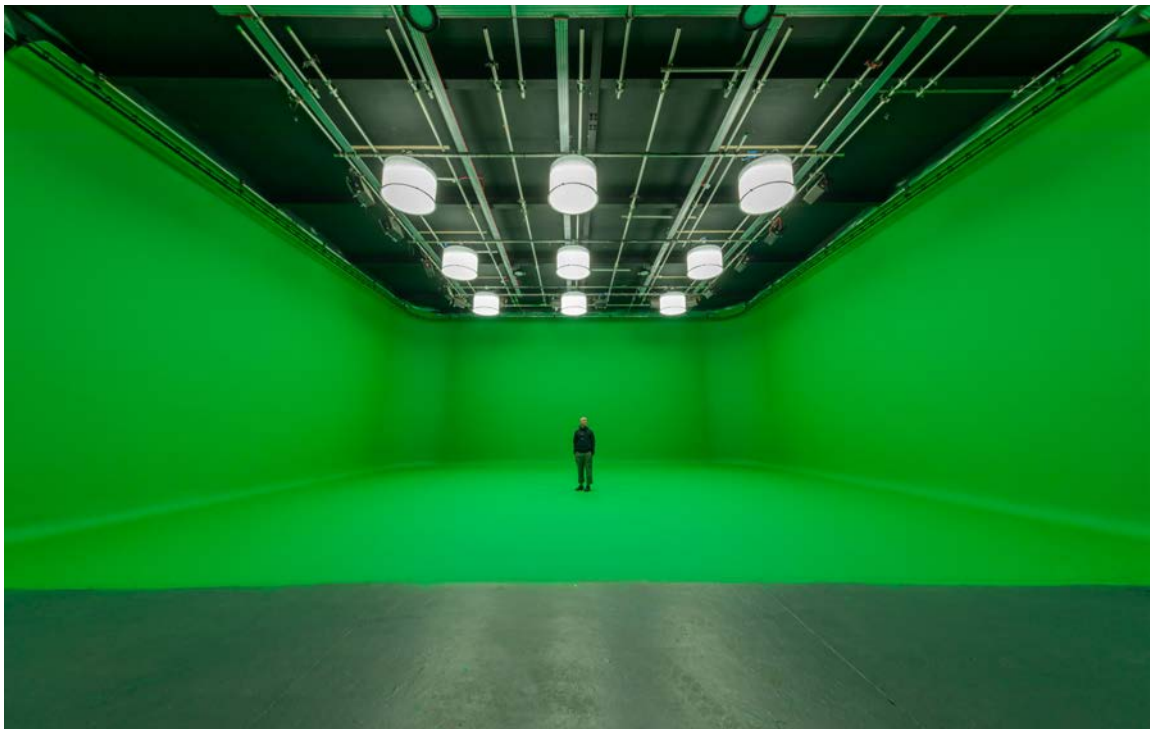

Stage 4

Stage 4 features a green screen cove with a total floor space of 204Sq/M. This popular stage is pre-lit with fully programmable Arri Skypanels and has the use of production offices and hair & makeup.

BLACK
ISLAND
STUDIOS

Email: info@islandstudios.net
Tel: +44 (0)20 8956 5600
Address: Alliance Road, London, W3 0RA
Web: islandstudios.net