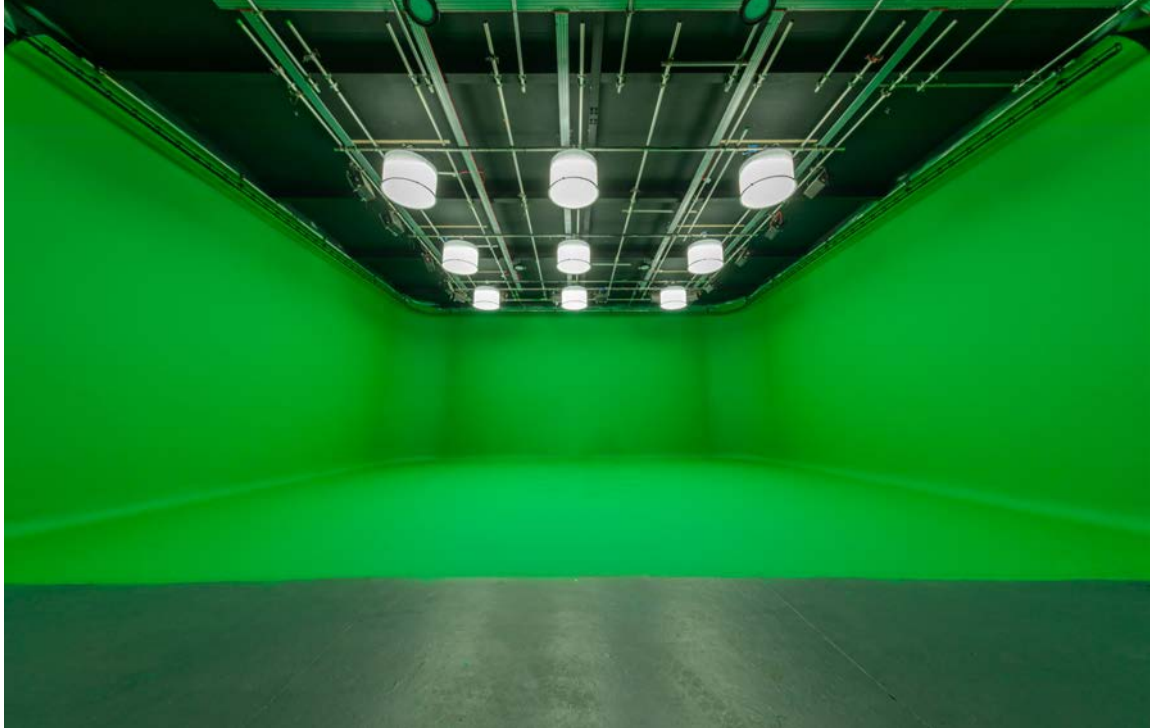

Stage 4

Stage 4 features a green screen cove with a total floor space of 204Sq/M. This popular stage is pre-lit with fully programmable Arri Skypanels and has the use of production offices and hair & makeup.

BLACK
ISLAND
STUDIOS

Email: info@islandstudios.net
Tel: +44 (0)20 8956 5600
Address: Alliance Road, London, W3 0RA
Web: islandstudios.net