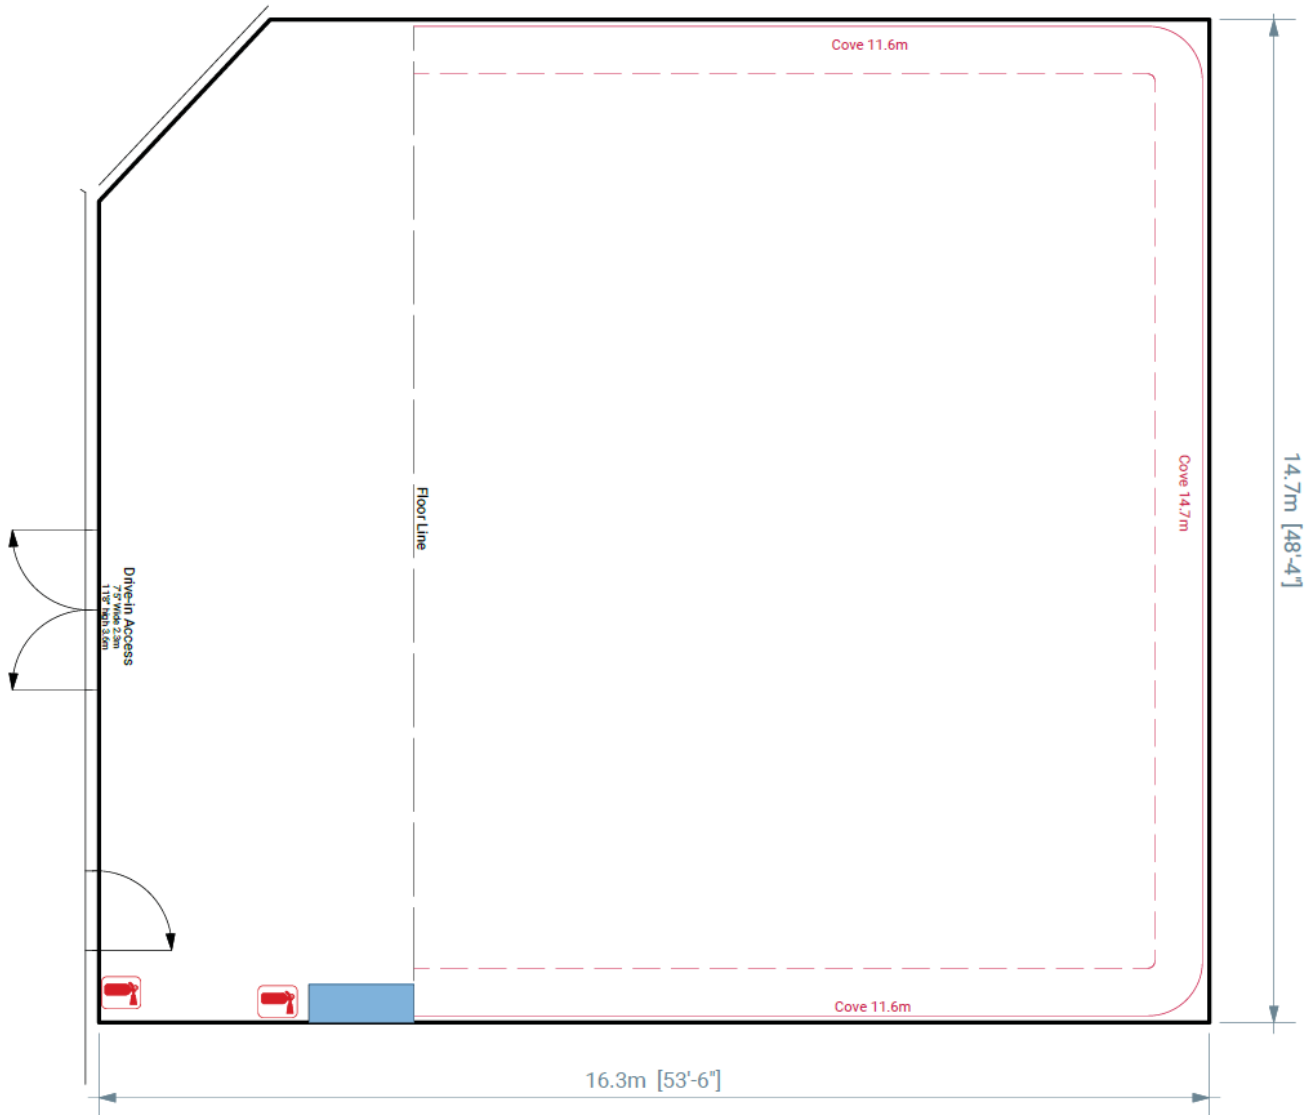

Stage 4

Stage 4 features a green screen cove with a total floor space of 204Sq/M. This popular stage is pre-lit with fully programmable Arri Skypanels and has the use of production offices and hair & makeup.

BLACK
ISLAND
STUDIOS

SPECIFICATION

Dimensions - Height to Gantry (M)	6.4	Distribution	point 2 BAC 63 X 3 Phase 16 AMP Single phase
Dimensions - Width (M)	14.6	No. of Green/Dressing rooms(s)	2
Dimensions - Length (M)	14	Heating/Cooling	Yes
Dimensions - Floor Area (SQM)	204.4	Paint Cleaners	Yes
Cove/Cyc	Pre-Lit green screen cove with Arri Skypanels	Cardboard Compressors	Yes
Soundproof	No	Group Meeting spaces	Yes
Floor Type	Wooden	Crew parking/public transport	Public Parking Available
Drive-in Access	Yes	24/7 opening?	Yes
Drive-in Door Size (M)	4.6 x 2.3 (height x width)	Security?	Yes
Prelit greenscreen	Yes	WiFi (Upload/Download)	Yes
On-stage cooking facilities	No	Lighting	Via Panalux & Direct Digital London
On-site catering	Yes	Camera & Grip	Via Panavision London
Electrical Supply	200amps	Still Photography	Via Direct Digital London

Email: info@islandstudios.net

Tel: +44 (0)20 8956 5600

Address: Alliance Road, London, W3 0RA

Web: islandstudios.net

Stage 4

Stage 4 features a green screen cove with a total floor space of 204Sq/M. This popular stage is pre-lit with fully programmable Arri Skypanels and has the use of production offices and hair & makeup.