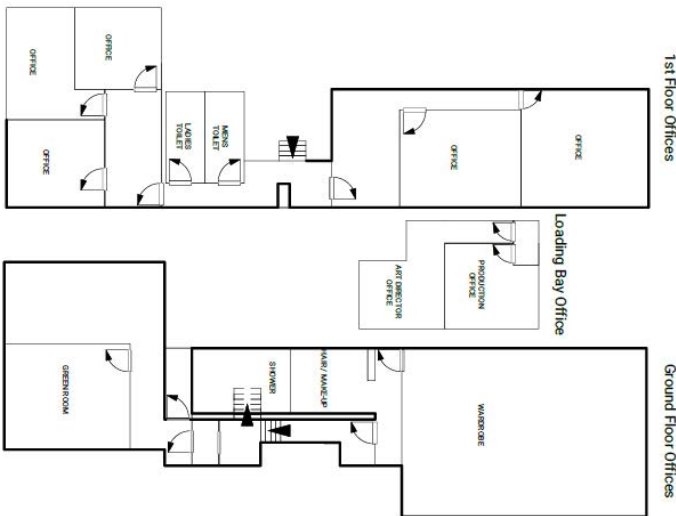

# Stage 5

Stage 5 at Black Island is our largest stage at this complex with a total floor space of 1531Sq/M and Cyc. This stage has full drive-on access along with multiple production rooms including an Art Director's office, Hair & Make-up and a Shower room.

## SPECIFICATION

Dimensions - Height to Gantry (M)	9.4	Distribution	point 2 BAC 63 X 3 Phase 16 amp single phase
Dimensions - Width (M)	45.7	Water Supply	Yes
Dimensions - Length (M)	33.5	No. of Green/Dressing rooms(s)	5
Dimensions - Floor Area (SQM)	1531	No. of Showers	1
Cove/Cyc	Cyc	Heating/Cooling	Yes
Soundproof	No	Scissor & Fork Lifts	Yes
Floor Type	Concrete	Paint Cleaners	Yes
Drive-in Access	Yes	Cardboard Compressors	Yes
Drive-in Door Size (M)	4.3 x 4.1 (height x width)	Group Meeting spaces	Yes
Pre-lit greenscreen	No	Crew parking/public transport	Public Parking Available
Gantry/Red Rail Load Tolerance	1/4 tonne per point	24/7 opening?	Yes
On-stage cooking facilities	No	Security?	Yes
On-site catering	Yes	WiFi (Upload/Download)	Yes
Electrical Supply	400amps	Lighting	Via Panalux & Direct Digital London