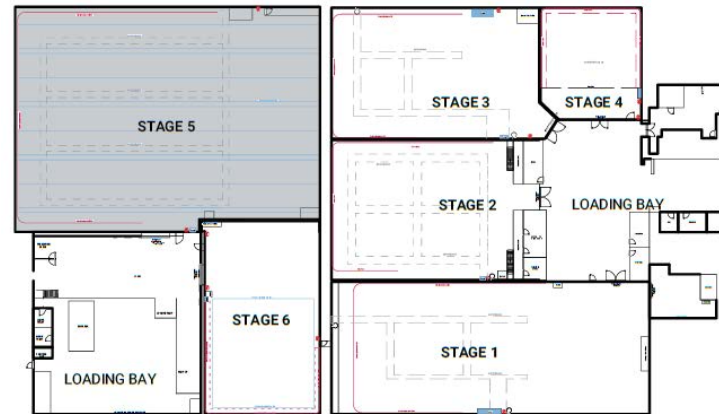

# Stage 5

Stage 5 at Black Island is our largest stage at this complex with a total floor space of 1531Sq/M and Cyc. This stage has full drive-on access along with multiple production rooms including an Art Director's office, Hair & Make-up and a Shower room.

## SPECIFICATION

Dimensions - Height to Gantry (M)	9.4	Distribution	point 2 BAC 63 X 3 Phase 16 amp single phase
Dimensions - Width (M)	45.7	Water Supply	Yes
Dimensions - Length (M)	33.5	No. of Green/Dressing rooms(s)	5
Dimensions - Floor Area (SQM)	1531	No. of Showers	1
Cove/Cyc	Cyc	Heating/Cooling	Yes
Soundproof	No	Scissor & Fork Lifts	Yes
Floor Type	Concrete	Paint Cleaners	Yes
Drive-in Access	Yes	Cardboard Compressors	Yes
Drive-in Door Size (M)	4.3 x 4.1 (height x width)	Group Meeting spaces	Yes
Pre-lit greenscreen	No	Crew parking/public transport	Public Parking Available
Gantry/Red Rail Load Tolerance	1/4 tonne per point	24/7 opening?	Yes
On-stage cooking facilities	No	Security?	Yes
On-site catering	Yes	WiFi (Upload/Download)	Yes
Electrical Supply	400amps	Lighting	Via Panalux & Direct Digital London