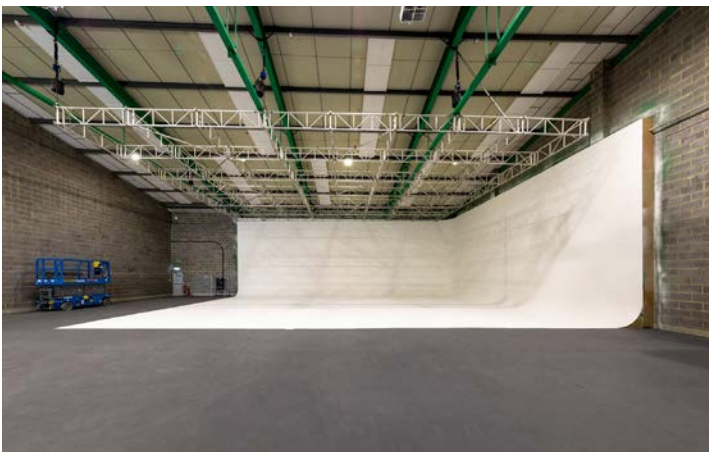

Green Stage

Green Stage offers an L-Shaped cove with a total floor area of 565.2 sqm. On-site catering can be supplied in our dedicated dining area. Hair & Makeup is situated on the first floor with 3 additional large productions rooms and production offices at stage level are also available.

DUKES
ISLAND
STUDIOS

FULL SPECIFICATION

Dimensions - Height to Gantry (M)	6.4	Production Office	Yes
Dimensions - Width (M)	23.7	Hair/Make-up room	Yes
Dimensions - Length (M)	23.7	Wardrobe Room	Yes
Dimensions - Floor Area (SQM)	565.2	Heating/Cooling	Yes
Cove	L-Shaped Cove	Scissor Lifts	Yes
Soundproof	No	Fork Lifts	Yes
Floor Type	Concrete	Crew parking/public transport	Yes
Drive-in Access	Yes	Security?	Yes
Drive-in Door Size (M)	4.5 x 5.1 (height x width)	WiFi	Yes
Pre-lit greenscreen	No	Lighting	Via Panalux & Direct Digital London
On-site catering	Yes	Camera & Grip	
Electrical Supply	400A	Still Photography	Via Direct Digital London
Power Distribution	Power lock 1 x 63 x three phase 1 x 32 single phase		

Email: info@islandstudios.net

Tel: +44 (0)20 8956 5600

Address: Dukes Road, Western Avenue, London, W3 0SL

Web: islandstudios.net

Green Stage

Green Stage offers an L-Shaped cove with a total floor area of 565.2 sqm. On-site catering can be supplied either on the stage or in our dedicated dining area. Hair & Makeup is situated on the first floor and production offices are at stage level.