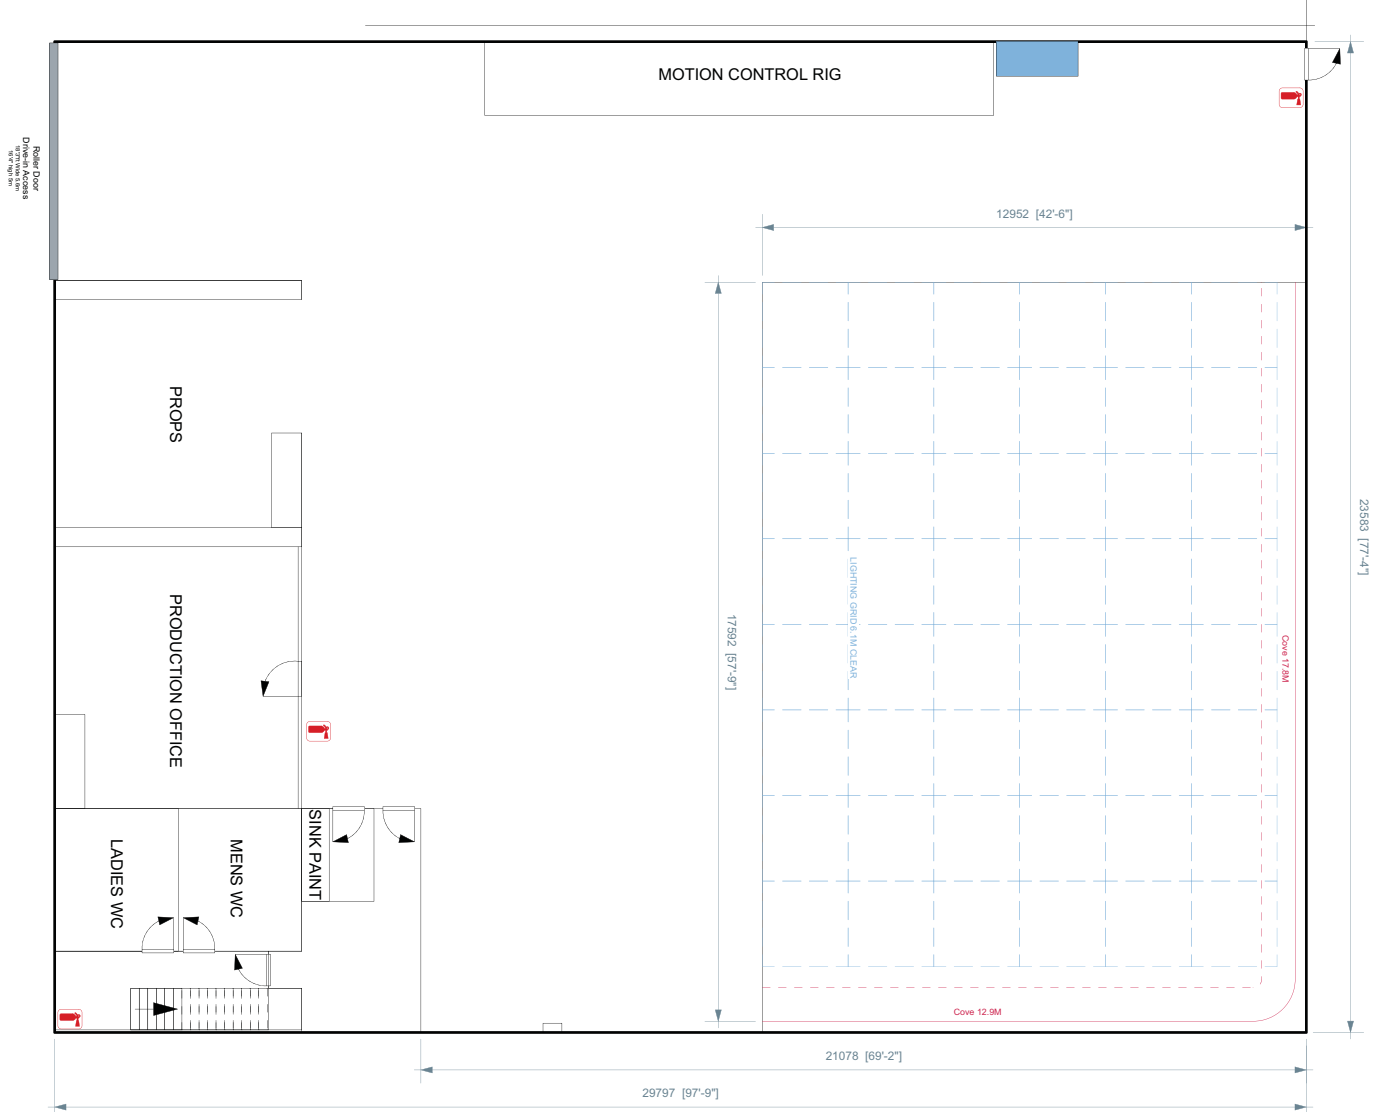

Green Stage

Green Stage offers an L-Shaped cove with a total floor area of 565.2 sqm. On-site catering can be supplied in our dedicated dining area. Hair & Makeup is situated on the first floor with 3 additional large productions rooms and production offices at stage level are also available.

DUKES
ISLAND
STUDIOS

FULL SPECIFICATION

Dimensions - Height to Gantry (M)	6.4	Production Office	Yes
Dimensions - Width (M)	23.7	Hair/Make-up room	Yes
Dimensions - Length (M)	23.7	Wardrobe Room	Yes
Dimensions - Floor Area (SQM)	565.2	Heating/Cooling	Yes
Cove	L-Shaped Cove	Scissor Lifts	Yes
Soundproof	No	Fork Lifts	Yes
Floor Type	Concrete	Crew parking/public transport	Yes
Drive-in Access	Yes	Security?	Yes
Drive-in Door Size (M)	4.5 x 5.1 (height x width)	WiFi	Yes
Pre-lit greenscreen	No	Lighting	Via Panalux & Direct Digital London
On-site catering	Yes	Camera & Grip	
Electrical Supply	400A	Still Photography	Via Direct Digital London
Power Distribution	Power lock 1 x 63 x three phase 1 x 32 single phase		

Email: info@islandstudios.net

Tel: +44 (0)20 8956 5600

Address: Dukes Road, Western Avenue, London, W3 0SL

Web: islandstudios.net

Green Stage

Green Stage offers an L-Shaped cove with a total floor area of 565.2 sqm. On-site catering can be supplied either on the stage or in our dedicated dining area. Hair & Makeup is situated on the first floor and production offices are at stage level.