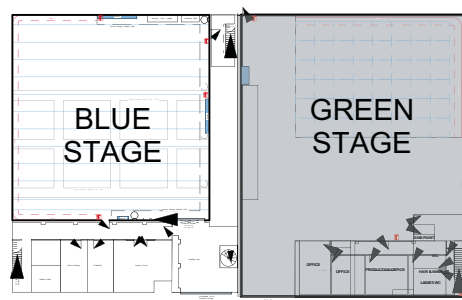

Green Stage

Green Stage offers an L-Shaped cove with a total floor area of 565.2 sqm. On-site catering can be supplied in our dedicated dining area. Hair & Makeup is situated on the first floor with 3 additional large productions rooms and production offices at stage level are also available.

DUKES
ISLAND
STUDIOS

FULL SPECIFICATION

Dimensions - Height to Gantry (M)	6.4	Production Office	Yes
Dimensions - Width (M)	23.7	Hair/Make-up room	Yes
Dimensions - Length (M)	23.7	Wardrobe Room	Yes
Dimensions - Floor Area (SQM)	565.2	Heating/Cooling	Yes
Cove	L-Shaped Cove	Scissor Lifts	Yes
Soundproof	No	Fork Lifts	Yes
Floor Type	Concrete	Crew parking/public transport	Yes
Drive-in Access	Yes	Security?	Yes
Drive-in Door Size (M)	4.5 x 5.1 (height x width)	WiFi	Yes
Pre-lit greenscreen	No	Lighting	Via Panalux & Direct Digital London
On-site catering	Yes	Camera & Grip	
Electrical Supply	400A	Still Photography	Via Direct Digital London
Power Distribution	Power lock 1 x 63 x three phase 1 x 32 single phase		

Email: info@islandstudios.net

Tel: +44 (0)20 8956 5600

Address: Dukes Road, Western Avenue, London, W3 0SL

Web: islandstudios.net

Green Stage

Green Stage offers an L-Shaped cove with a total floor area of 565.2 sqm. On-site catering can be supplied either on the stage or in our dedicated dining area. Hair & Makeup is situated on the first floor and production offices are at stage level.