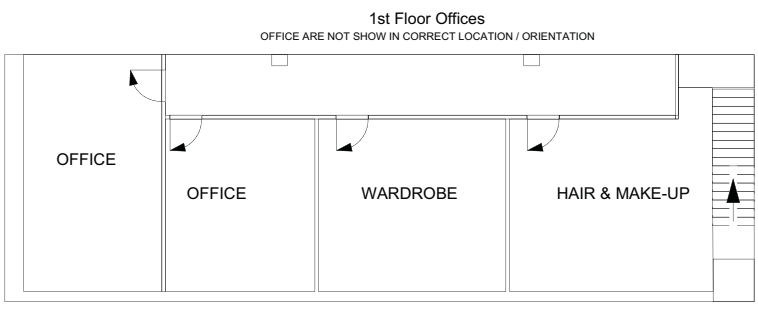

Green Stage

Green Stage offers an L-Shaped cove with a total floor area of 565.2 sqm. On-site catering can be supplied in our dedicated dining area. Hair & Makeup is situated on the first floor with 3 additional large productions rooms and production offices at stage level are also available.

DUKES
ISLAND
STUDIOS

FULL SPECIFICATION

Dimensions - Height to Gantry (M)	6.4	Production Office	Yes
Dimensions - Width (M)	23.7	Hair/Make-up room	Yes
Dimensions - Length (M)	23.7	Wardrobe Room	Yes
Dimensions - Floor Area (SQM)	565.2	Heating/Cooling	Yes
Cove	L-Shaped Cove	Scissor Lifts	Yes
Soundproof	No	Fork Lifts	Yes
Floor Type	Concrete	Crew parking/public transport	Yes
Drive-in Access	Yes	Security?	Yes
Drive-in Door Size (M)	4.5 x 5.1 (height x width)	WiFi	Yes
Pre-lit greenscreen	No	Lighting	Via Panalux & Direct Digital London
On-site catering	Yes	Camera & Grip	
Electrical Supply	400A	Still Photography	Via Direct Digital London
Power Distribution	Power lock 1 x 63 x three phase 1 x 32 single phase		

Email: info@islandstudios.net

Tel: +44 (0)20 8956 5600

Address: Dukes Road, Western Avenue, London, W3 0SL

Web: islandstudios.net

Green Stage

Green Stage offers an L-Shaped cove with a total floor area of 565.2 sqm. On-site catering can be supplied either on the stage or in our dedicated dining area. Hair & Makeup is situated on the first floor and production offices are at stage level.