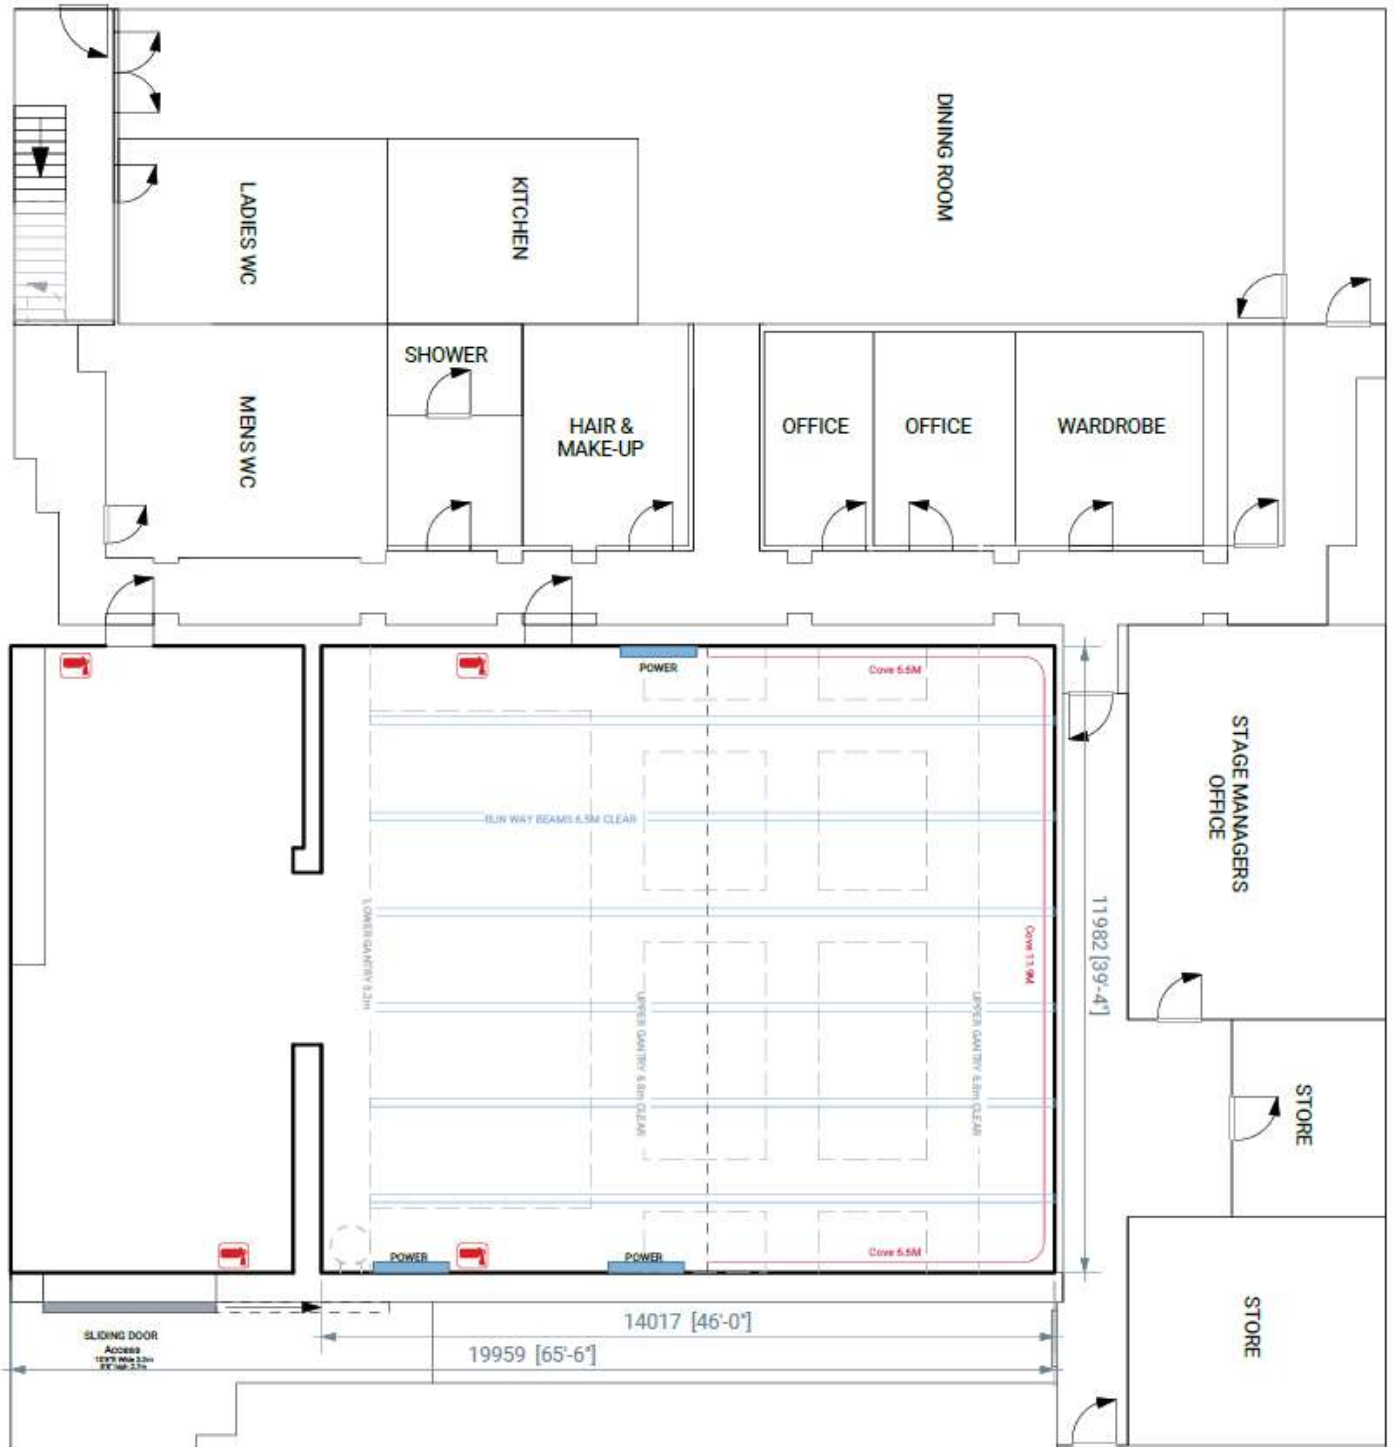

Red Stage

Red Stage at Dukes Island is our smallest stage with a total floor area of 167.1 sqm. This soundproof stage is ideal for photo and video shoots and offers a U-Shaped cove, and first-floor production offices and Hair & Makeup.

SPECIFICATION

Dimensions - Height to Gantry (M)	6.4	Electrical Supply	300A
Dimensions - Width (M)	12.2	Power Distribution	2 x 125 single phase 4 x 63 amp single phase 6 x 32 single phase 2 x 16amp single phase
Dimensions - Length (M)	13.7	Production Office	Yes
Dimensions - Floor Area (SQM)	167.1	Hair/Make-up room	Yes
Cove	Soundproofed Cove	Dressing Room	Yes
Soundproof	Yes	Wardrobe Room	Yes
Floor Type	Wood	Heating/Cooling	Yes
Drive-in Access	Yes	Fork & Scissor Lifts	Yes
Drive-in Door Size (M)	2.7 x 3m (height x width)	Crew parking/public transport	Yes
Pre-lit greenscreen	No	Security?	Yes
Weight Bearing	500kg	WiFi	Yes
Chain and Tackle	12	Lighting	Via Panalux & Direct Digital London
On-site catering	Yes	Still Photography	Via Direct Digital London

Email: info@islandstudios.net

Tel: +44 (0)20 8956 5600

Address: Dukes Road, Western Avenue, London, W3 0SL

Web: islandstudios.net

Red Stage

Red Stage at Dukes Island is our smallest stage with a total floor area of 167.1 sqm. This soundproof stage is ideal for photo and video shoots and offers a U-Shaped cove, and first-floor production offices and Hair & Makeup.