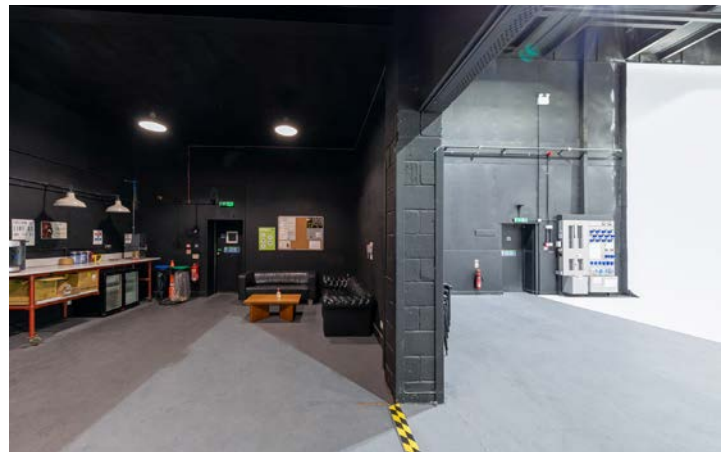

Red Stage

Red Stage at Dukes Island is our smallest stage with a total floor area of 167.1 sqm. This soundproof stage is ideal for photo and video shoots and offers a U-Shaped cove, and first-floor production offices and Hair & Makeup.

SPECIFICATION

Dimensions - Height to Gantry (M)	6.4	Electrical Supply	300A
Dimensions - Width (M)	12.2	Power Distribution	2 x 125 single phase 4 x 63 amp single phase 6 x 32 single phase 2 x 16amp single phase
Dimensions - Length (M)	13.7	Production Office	Yes
Dimensions - Floor Area (SQM)	167.1	Hair/Make-up room	Yes
Cove	Soundproofed Cove	Dressing Room	Yes
Soundproof	Yes	Wardrobe Room	Yes
Floor Type	Wood	Heating/Cooling	Yes
Drive-in Access	Yes	Fork & Scissor Lifts	Yes
Drive-in Door Size (M)	2.7 x 3m (height x width)	Crew parking/public transport	Yes
Pre-lit greenscreen	No	Security?	Yes
Weight Bearing	500kg	WiFi	Yes
Chain and Tackle	12	Lighting	Via Panalux & Direct Digital London
On-site catering	Yes	Still Photography	Via Direct Digital London

Email: info@islandstudios.net

Tel: +44 (0)20 8956 5600

Address: Dukes Road, Western Avenue, London, W3 0SL

Web: islandstudios.net

Red Stage

Red Stage at Dukes Island is our smallest stage with a total floor area of 167.1 sqm. This soundproof stage is ideal for photo and video shoots and offers a U-Shaped cove, and first-floor production offices and Hair & Makeup.