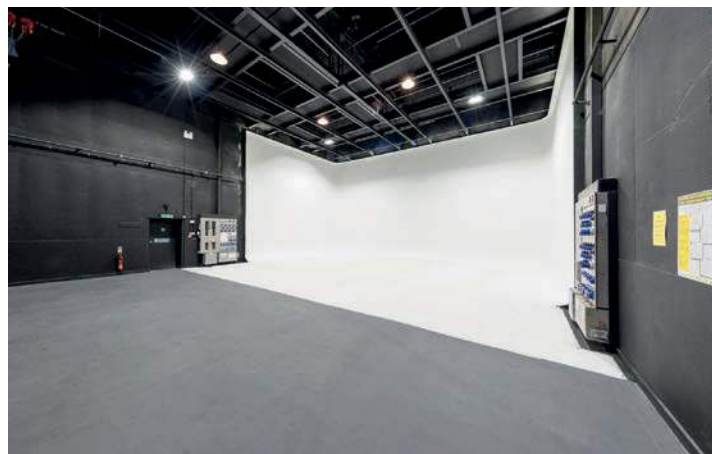

Red Stage

Red Stage at Dukes Island is our smallest stage with a total floor area of 167.1 sqm. This soundproof stage is ideal for photo and video shoots and offers a U-Shaped cove, and first-floor production offices and Hair & Makeup.

STAGE SPECIFICATION

Dimensions - Height to Gantry (M)	6.4	Electrical Supply	300A
Dimensions - Width (M)	12.2	Power Distribution	2 x 125 single phase 4 x 63 amp single phase 6 x 32 single phase 2 x 16amp single phase
Dimensions - Length (M)	13.7	Production Office	Yes
Dimensions - Floor Area (Sqft / Sqm)	1800 / 167.1	Hair/Make-up room	Yes
Cove	Soundproofed Cove	Dressing Room	Yes
Soundproof	Yes	Wardrobe Room	Yes
Floor Type	Wood	Heating/Cooling	Yes
Drive-in Access	Yes	Fork & Scissor Lifts	Yes
Drive-in Door Size (M)	2.7 x 3m (height x width)	Crew parking/public transport	Yes
Pre-lit greenscreen	No	Security?	Yes
Weight Bearing	500kg	WiFi	Yes
Chain and Tackle	12	Lighting	Via Panalux & Direct Digital London
On-site catering	Yes	Still Photography	Via Direct Digital London

Email: info@islandstudios.net

Tel: +44 (0)20 8956 5600

Address: Dukes Road, Western Avenue, London, W3 0SL

Web: islandstudios.net

Red Stage

Red Stage at Dukes Island is our smallest stage with a total floor area of 167.1 sqm. This soundproof stage is ideal for photo and video shoots and offers a U-Shaped cove, and first-floor production offices and Hair & Makeup.

Full Downloads Available on the [Here](#)

Email: info@islandstudios.net

Tel: +44 (0)20 8956 5600

Address: Dukes Road, Western Avenue, London, W3 0SL

Web: islandstudios.net

Red Stage

Red Stage at Dukes Island is our smallest stage with a total floor area of 167.1 sqm. This soundproof stage is ideal for photo and video shoots and offers a U-Shaped cove, and first-floor production offices and Hair & Makeup.