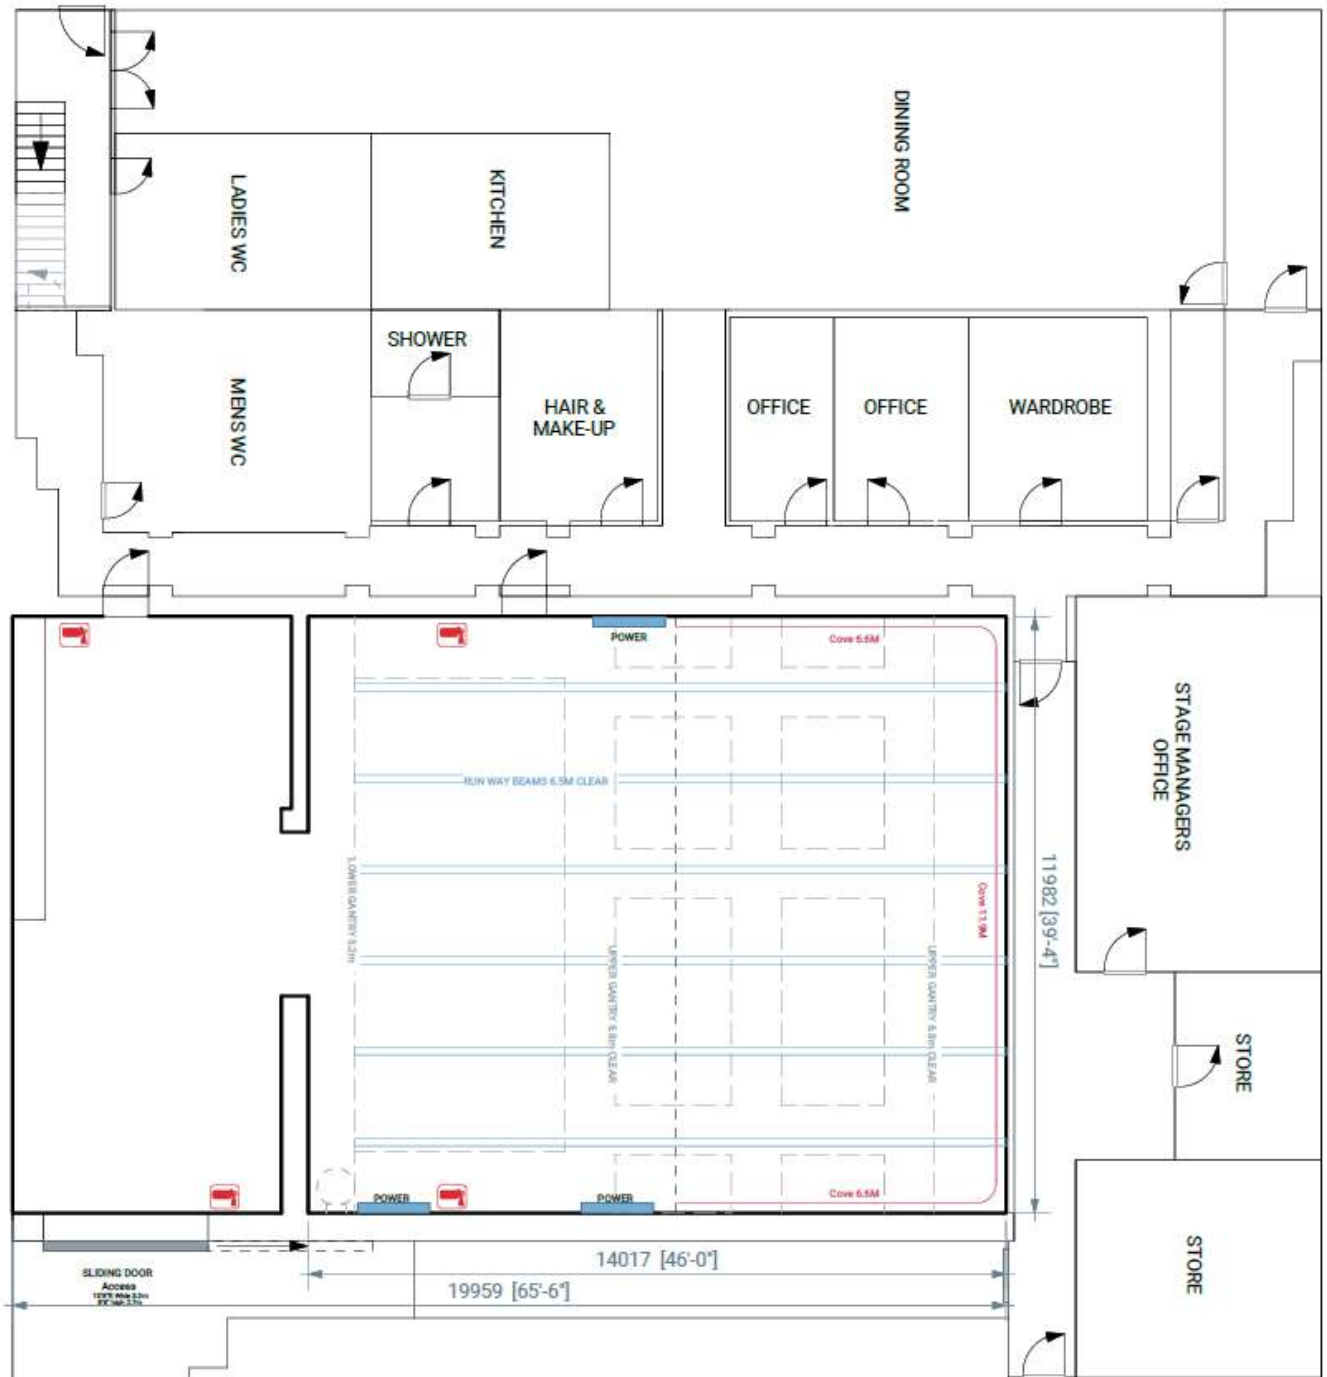

Red Stage

Red Stage at Dukes Island is our smallest stage with a total floor area of 167.1 sqm. This soundproof stage is ideal for photo and video shoots and offers a U-Shaped cove, and first-floor production offices and Hair & Makeup.

STAGE SPECIFICATION

Dimensions - Height to Gantry (M)	6.4	Electrical Supply	300A
Dimensions - Width (M)	12.2	Power Distribution	2 x 125 single phase 4 x 63 amp single phase 6 x 32 single phase 2 x 16amp single phase
Dimensions - Length (M)	13.7	Production Office	Yes
Dimensions - Floor Area (Sqft / Sqm)	1800 / 167.1	Hair/Make-up room	Yes
Cove	Soundproofed Cove	Dressing Room	Yes
Soundproof	Yes	Wardrobe Room	Yes
Floor Type	Wood	Heating/Cooling	Yes
Drive-in Access	Yes	Fork & Scissor Lifts	Yes
Drive-in Door Size (M)	2.7 x 3m (height x width)	Crew parking/public transport	Yes
Pre-lit greenscreen	No	Security?	Yes
Weight Bearing	500kg	WiFi	Yes
Chain and Tackle	12	Lighting	Via Panalux & Direct Digital London
On-site catering	Yes	Still Photography	Via Direct Digital London

Email: info@islandstudios.net

Tel: +44 (0)20 8956 5600

Address: Dukes Road, Western Avenue, London, W3 0SL

Web: islandstudios.net

Red Stage

Red Stage at Dukes Island is our smallest stage with a total floor area of 167.1 sqm. This soundproof stage is ideal for photo and video shoots and offers a U-Shaped cove, and first-floor production offices and Hair & Makeup.

Full Downloads Available on the [Here](#)

Email: info@islandstudios.net

Tel: +44 (0)20 8956 5600

Address: Dukes Road, Western Avenue, London, W3 0SL

Web: islandstudios.net

Red Stage

Red Stage at Dukes Island is our smallest stage with a total floor area of 167.1 sqm. This soundproof stage is ideal for photo and video shoots and offers a U-Shaped cove, and first-floor production offices and Hair & Makeup.