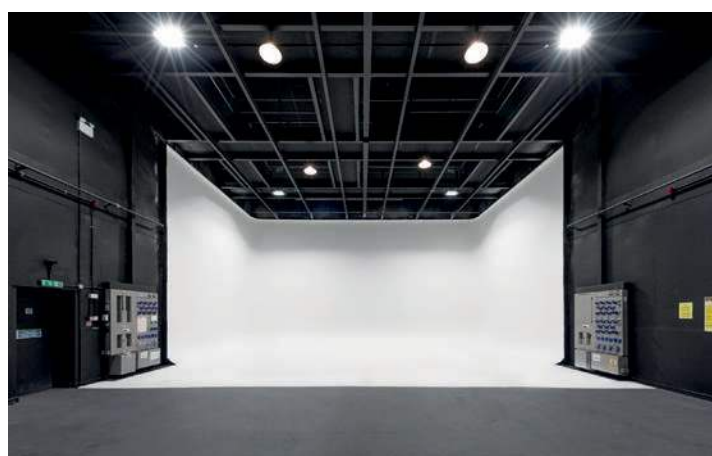

Red Stage

Red Stage at Dukes Island is our smallest stage with a total floor area of 167.1 sqm. This soundproof stage is ideal for photo and video shoots and offers a U-Shaped cove, and first-floor production offices and Hair & Makeup.

STAGE SPECIFICATION

Dimensions - Height to Gantry (M)	6.4	Electrical Supply	300A
Dimensions - Width (M)	12.2	Power Distribution	2 x 125 single phase 4 x 63 amp single phase 6 x 32 single phase 2 x 16amp single phase
Dimensions - Length (M)	13.7	Production Office	Yes
Dimensions - Floor Area (Sqft / Sqm)	1800 / 167.1	Hair/Make-up room	Yes
Cove	Soundproofed Cove	Dressing Room	Yes
Soundproof	Yes	Wardrobe Room	Yes
Floor Type	Wood	Heating/Cooling	Yes
Drive-in Access	Yes	Fork & Scissor Lifts	Yes
Drive-in Door Size (M)	2.7 x 3m (height x width)	Crew parking/public transport	Yes
Pre-lit greenscreen	No	Security?	Yes
Weight Bearing	500kg	WiFi	Yes
Chain and Tackle	12	Lighting	Via Panalux & Direct Digital London
On-site catering	Yes	Still Photography	Via Direct Digital London

Email: info@islandstudios.net

Tel: +44 (0)20 8956 5600

Address: Dukes Road, Western Avenue, London, W3 0SL

Web: islandstudios.net

Red Stage

Red Stage at Dukes Island is our smallest stage with a total floor area of 167.1 sqm. This soundproof stage is ideal for photo and video shoots and offers a U-Shaped cove, and first-floor production offices and Hair & Makeup.

Full Downloads Available on the [Here](#)

Email: info@islandstudios.net

Tel: +44 (0)20 8956 5600

Address: Dukes Road, Western Avenue, London, W3 0SL

Web: islandstudios.net

Red Stage

Red Stage at Dukes Island is our smallest stage with a total floor area of 167.1 sqm. This soundproof stage is ideal for photo and video shoots and offers a U-Shaped cove, and first-floor production offices and Hair & Makeup.