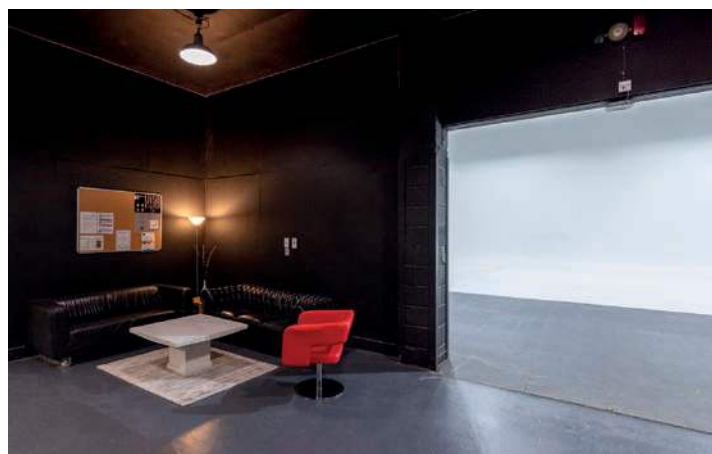

Red Stage

Red Stage at Dukes Island is our smallest stage with a total floor area of 167.1 sqm. This soundproof stage is ideal for photo and video shoots and offers a U-Shaped cove, and first-floor production offices and Hair & Makeup.

STAGE SPECIFICATION

Dimensions - Height to Gantry (M)	6.4	Electrical Supply	300A
Dimensions - Width (M)	12.2	Power Distribution	2 x 125 single phase 4 x 63 amp single phase 6 x 32 single phase 2 x 16amp single phase
Dimensions - Length (M)	13.7	Production Office	Yes
Dimensions - Floor Area (Sqft / Sqm)	1800 / 167.1	Hair/Make-up room	Yes
Cove	Soundproofed Cove	Dressing Room	Yes
Soundproof	Yes	Wardrobe Room	Yes
Floor Type	Wood	Heating/Cooling	Yes
Drive-in Access	Yes	Fork & Scissor Lifts	Yes
Drive-in Door Size (M)	2.7 x 3m (height x width)	Crew parking/public transport	Yes
Pre-lit greenscreen	No	Security?	Yes
Weight Bearing	500kg	WiFi	Yes
Chain and Tackle	12	Lighting	Via Panalux & Direct Digital London
On-site catering	Yes	Still Photography	Via Direct Digital London

Email: info@islandstudios.net

Tel: +44 (0)20 8956 5600

Address: Dukes Road, Western Avenue, London, W3 0SL

Web: islandstudios.net

Red Stage

Red Stage at Dukes Island is our smallest stage with a total floor area of 167.1 sqm. This soundproof stage is ideal for photo and video shoots and offers a U-Shaped cove, and first-floor production offices and Hair & Makeup.

Full Downloads Available on the [Here](#)

Email: info@islandstudios.net

Tel: +44 (0)20 8956 5600

Address: Dukes Road, Western Avenue, London, W3 0SL

Web: islandstudios.net

Red Stage

Red Stage at Dukes Island is our smallest stage with a total floor area of 167.1 sqm. This soundproof stage is ideal for photo and video shoots and offers a U-Shaped cove, and first-floor production offices and Hair & Makeup.